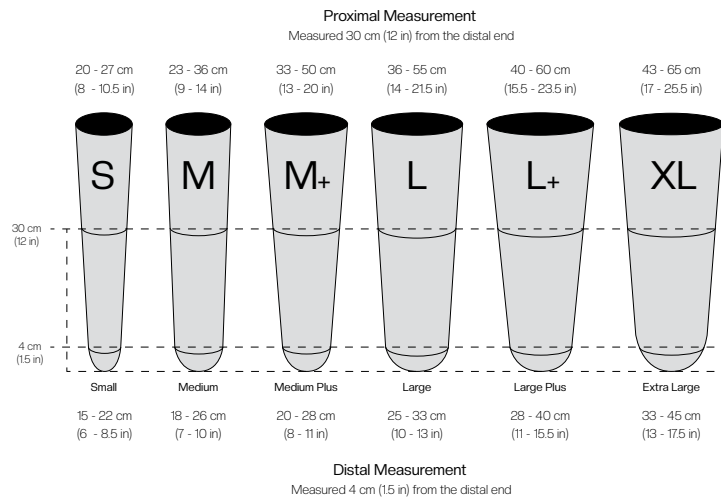

Alpha[®] Classic

MP Liners

Product Highlights

- Same price for locking or cushion
- Powerhouse core of the Alpha Family of liners
- Heat moldable

The most popular and best-selling Alpha Liner is the Alpha Classic MP. This liner features Alpha Classic Gel, 6 mm gel thickness, and the Original Fabric in green/gray.

✔ Transtibial

L-Code Suggestion: L5679 (cushion), L5973 (locking)

Liner Sizing:

Part Numbers:

Size	Cushion Item #	Locking Item #
Small	ALC-5063-E	ALL-5063-E
Medium	ALC-5060-E	ALL-5060-E
Medium Plus	ALC-5064-E	ALL-5064-E
Large	ALC-5066-E	ALL-5066-E
Large Plus	ALC-5068-E	ALL-5068-E
Extra Large	ALC-5067-E	ALL-5067-E