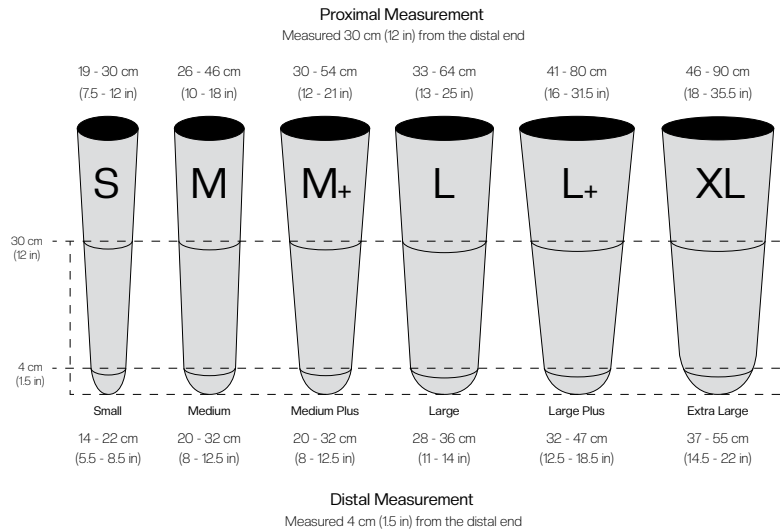

The liner utilizes one-way stretch Select Fabric to control pistoning without the need of a distal matrix while allowing circumferential stretch for easy donning. The flexible knee panel of abrasion-resistant fabric permits comfortable, easy flexion without pulling and tightening at the knee. The panel and the thin gel behind the knee allow for comfort when sitting or bending for extended periods of time. Available in 6 mm Uniform and Progressive Profiles, the Alpha SmartTemp Gel Liner retrofits with other transtibial Alpha Liners of the same size, profile and distal end.

✔ Transtibial

L-Code Suggestions: L5679 (cushion), L5973 (locking)

Liner Sizing:

Progressive Profile

Patients wearing this liner may retrofit with other Alpha Liners of the same profile, base size, and umbrella style.

Uniform Profile

Patients wearing this liner may retrofit with other Alpha Liners of the same profile, base size, and umbrella style.

Part Numbers:

Size	Locking		Cushion	
	Progressive Item #	Uniform Item #	Progressive Item #	Uniform Item #
Small	P352-6393	P351-5363	P350-6393	P350-5363
Medium	P352-6390	P351-5360	P350-6390	P350-5360
Medium Plus	P352-6394	P351-5364	P350-6394	P350-5364
Large	P352-6396	P351-5366	P350-6396	P350-5366
Large Plus	P352-6398	P351-5368	P350-6398	P350-5368
Extra Large	P352-6397	P351-5367	P350-6397	P350-5367