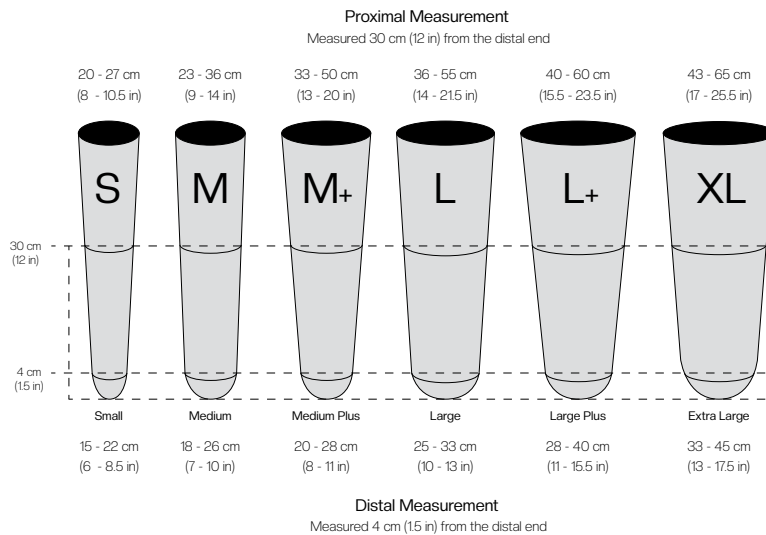

✔ Transtibial

L-Code Suggestions: L5679 (cushion), L5973 (locking)

Liner Sizing:

Progressive Profile

Patients wearing this liner may retrofit with other Alpha Liners of the same profile, base size, and umbrella style.

Uniform Profile

Patients wearing this liner may retrofit with other Alpha Liners of the same profile, base size, and umbrella style.

Part Numbers:

Size	Locking		Cushion	
	Progressive Item #	Uniform Item #	Progressive Item #	Uniform Item #
Small	P352-6393	P351-5363	P350-6393	P350-5363
Medium	P352-6390	P351-5360	P350-6390	P350-5360
Medium Plus	P352-6394	P351-5364	P350-6394	P350-5364
Large	P352-6396	P351-5366	P350-6396	P350-5366
Large Plus	P352-6398	P351-5368	P350-6398	P350-5368
Extra Large	P352-6397	P351-5367	P350-6397	P350-5367