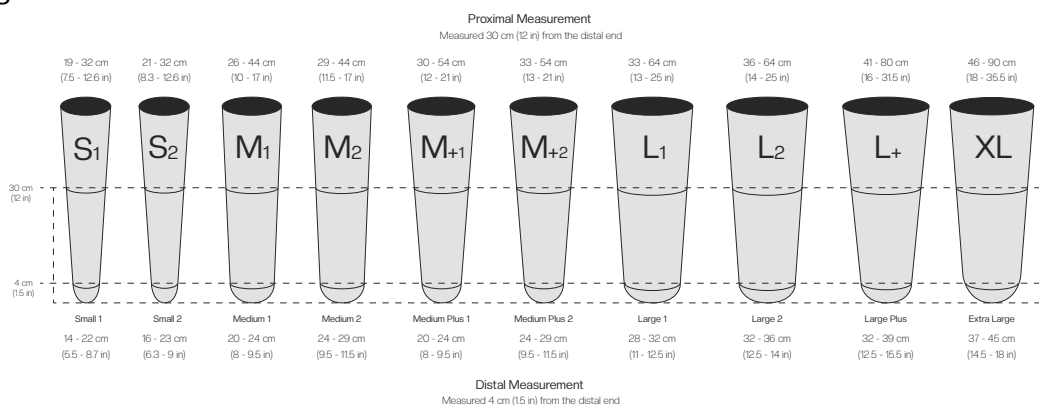

Alpha[®] Silicone Liners

Product Highlights

- Non-greasy & non-tacky interface
- Controls pistoning without a distal matrix
- Size of accordion umbrella changes with liner size

WillowWood's Alpha Silicone Liner uses a proprietary, platinum-cured, medical grade silicone designed for comfort and performance. Our unique blend of silicone, Vitamin E, and skin conditioners results in a pleasing surface that is non-greasy, non-tacky, and comfortable against the skin. The Alpha Silicone Liner uses Select Fabric that controls pistoning without using a distal matrix. The Select Fabric allows for circumferential stretch making it easy to don for numerous limb shapes. The flexible knee panel provides enhanced knee flexion and a broad range of knee motion. The Alpha Silicone Liner retrofits with Alpha Hybrid Liners with a Progressive Profile.

✔ Transtibial

L-Code Suggestions: L5679 (cushion), L5973 (locking)

Liner Sizing:

Part Numbers:

Size	Locking Item #	Cushion Item #
Small 1	S352-6593-1	S350-6593-1
Small 2	S352-6593-2	S350-6593-2
Medium 1	S352-6590-1	S350-6590-1
Medium 2	S352-6590-2	S350-6590-2
Medium Plus 1	S352-6594-1	S350-6594-1
Medium Plus 2	S352-6594-2	S350-6594-2
Large 1	S352-6596-1	S350-6596-1
Large 2	S352-6596-2	S350-6596-2
Large Plus	S352-6598-1	S350-6598-1
Extra Large	S352-6597-1	S350-6597-1